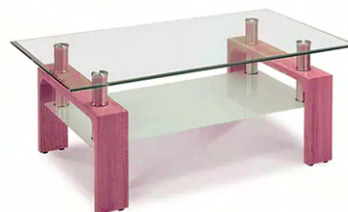

Oscar Condo Black
39.5"W x 20"D x 18"H

Oscar Large Black
47"W x 25.5"D x 18"H

Dolphin
48"W x 29.5"D x 16"H

Ninja Coffee Table
with Faux Marble Top
48"W x 24"D x 18"H

Infinity Walnut Coffee Table
42"W x 24"D x 18"H