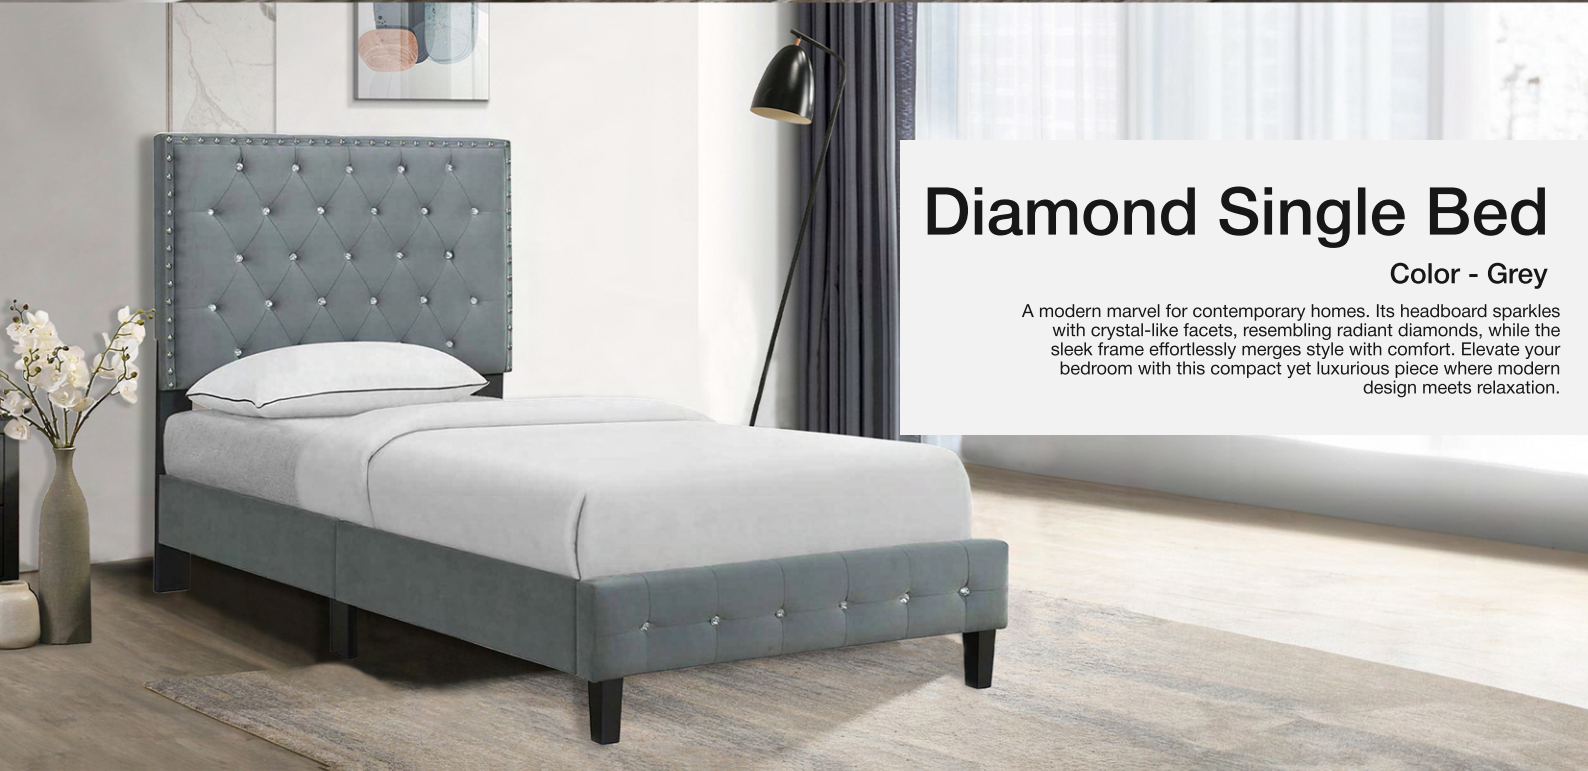

Diamond Single Bed

Color - Beige

A modern marvel for contemporary homes. Its headboard sparkles with crystal-like facets, resembling radiant diamonds, while the sleek frame effortlessly merges style with comfort. Elevate your bedroom with this compact yet luxurious piece where modern design meets relaxation.

Diamond Single Bed

Color - Grey

A modern marvel for contemporary homes. Its headboard sparkles with crystal-like facets, resembling radiant diamonds, while the sleek frame effortlessly merges style with comfort. Elevate your bedroom with this compact yet luxurious piece where modern design meets relaxation.

Diamond Single Bed

Color - Black

A modern marvel for contemporary homes. Its headboard sparkles with crystal-like facets, resembling radiant diamonds, while the sleek frame effortlessly merges style with comfort. Elevate your bedroom with this compact yet luxurious piece where modern design meets relaxation.